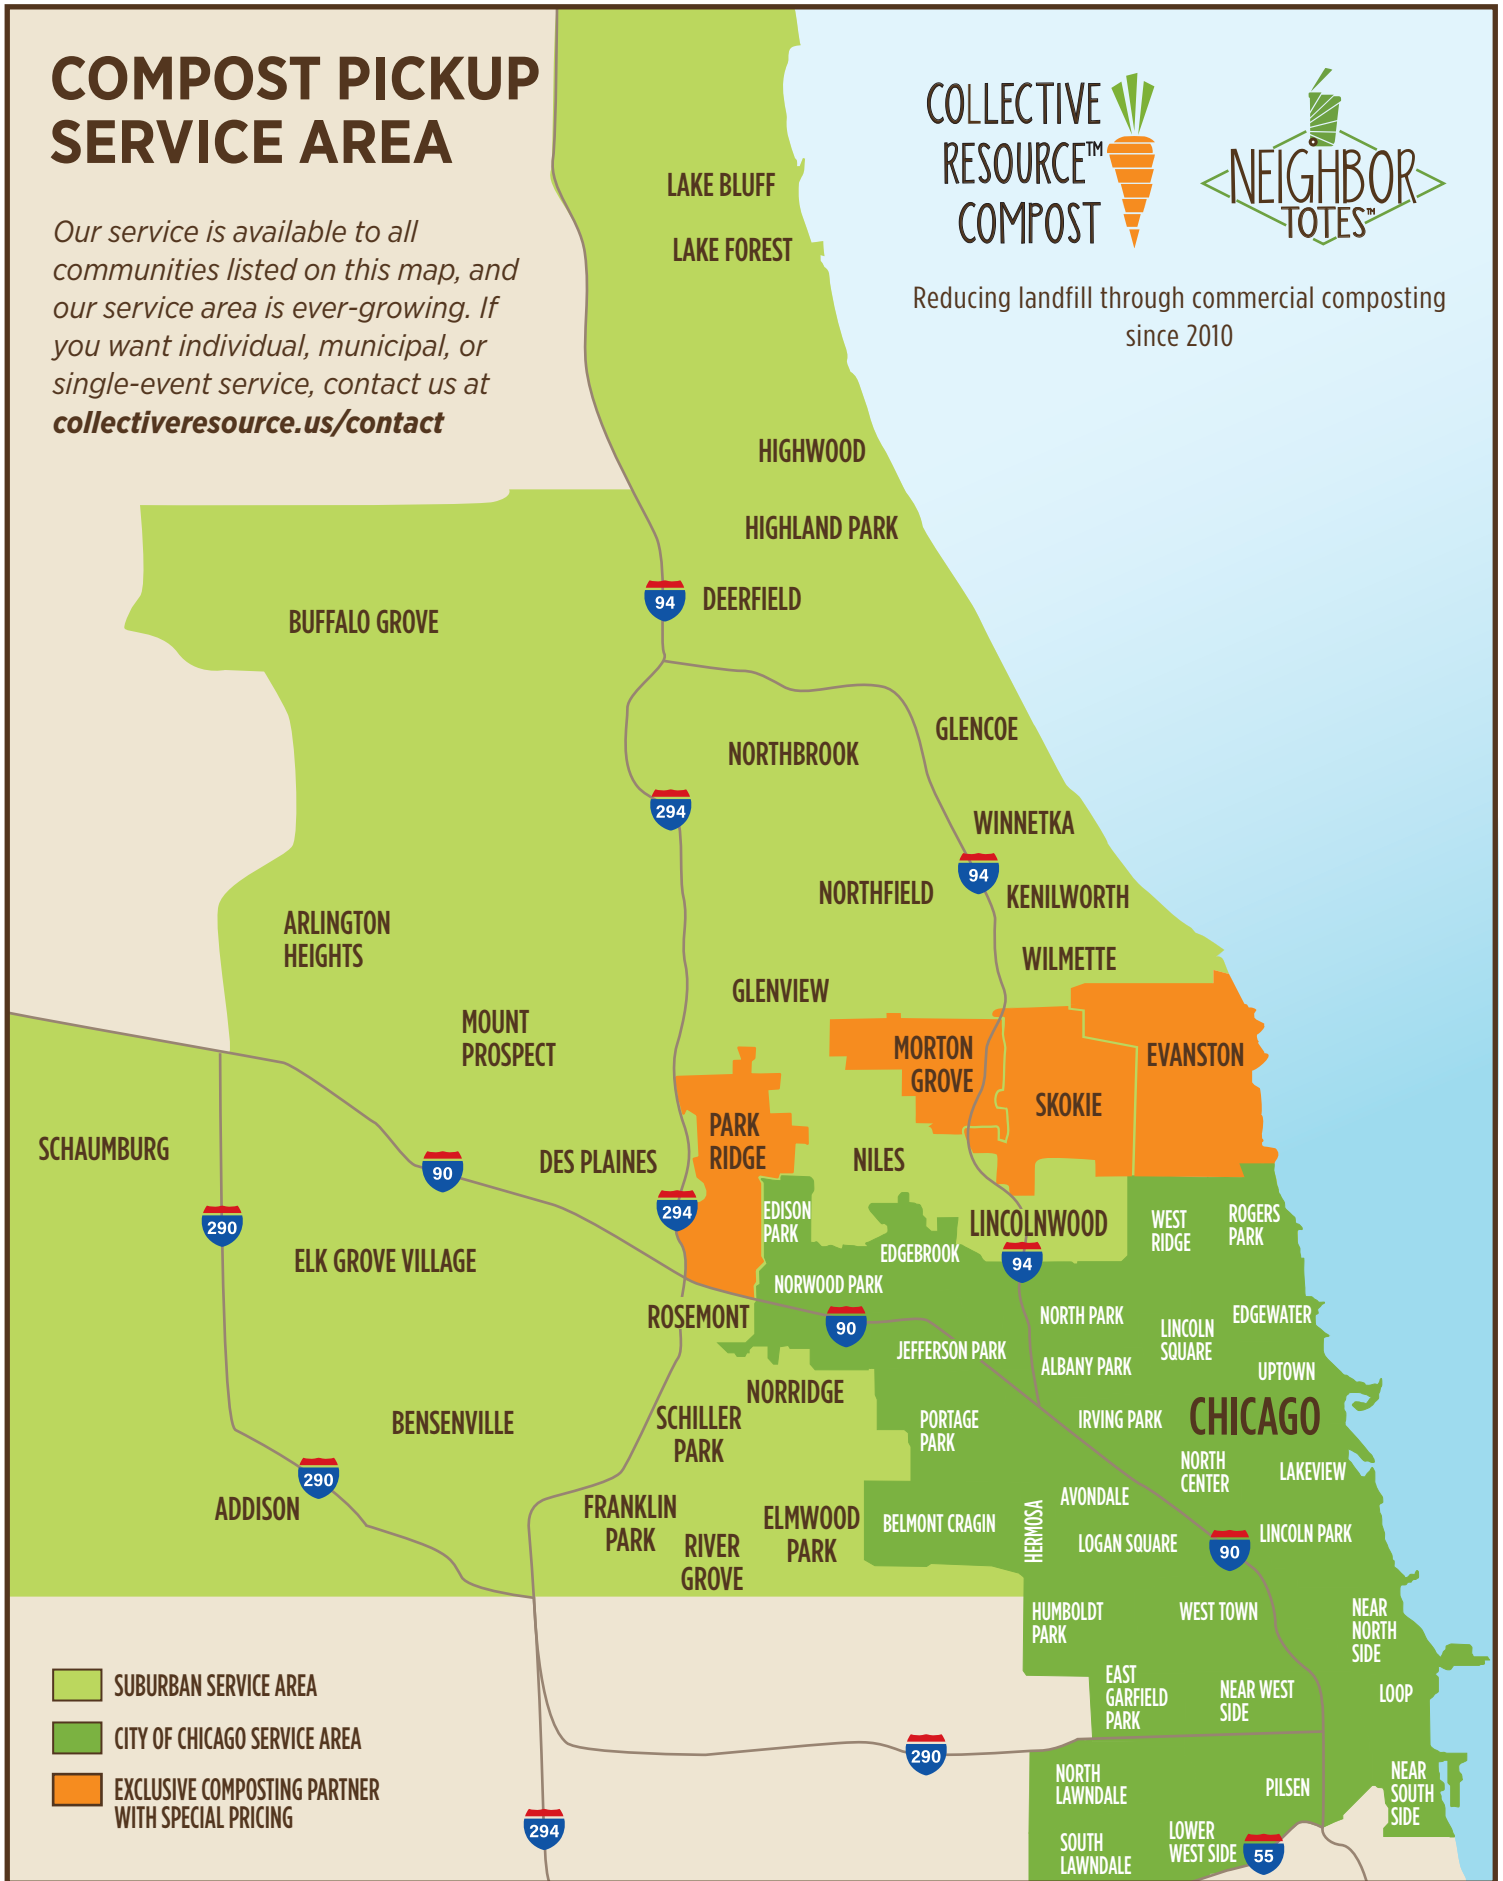

# COMPOST PICKUP SERVICE AREA

Our service is available to all communities listed on this map, and our service area is ever-growing. If you want individual, municipal, or single-event service, contact us at [collectiveresource.us/contact](http://collectiveresource.us/contact)

Reducing landfill through commercial composting since 2010

- SUBURBAN SERVICE AREA
- CITY OF CHICAGO SERVICE AREA
- EXCLUSIVE COMPOSTING PARTNER WITH SPECIAL PRICING