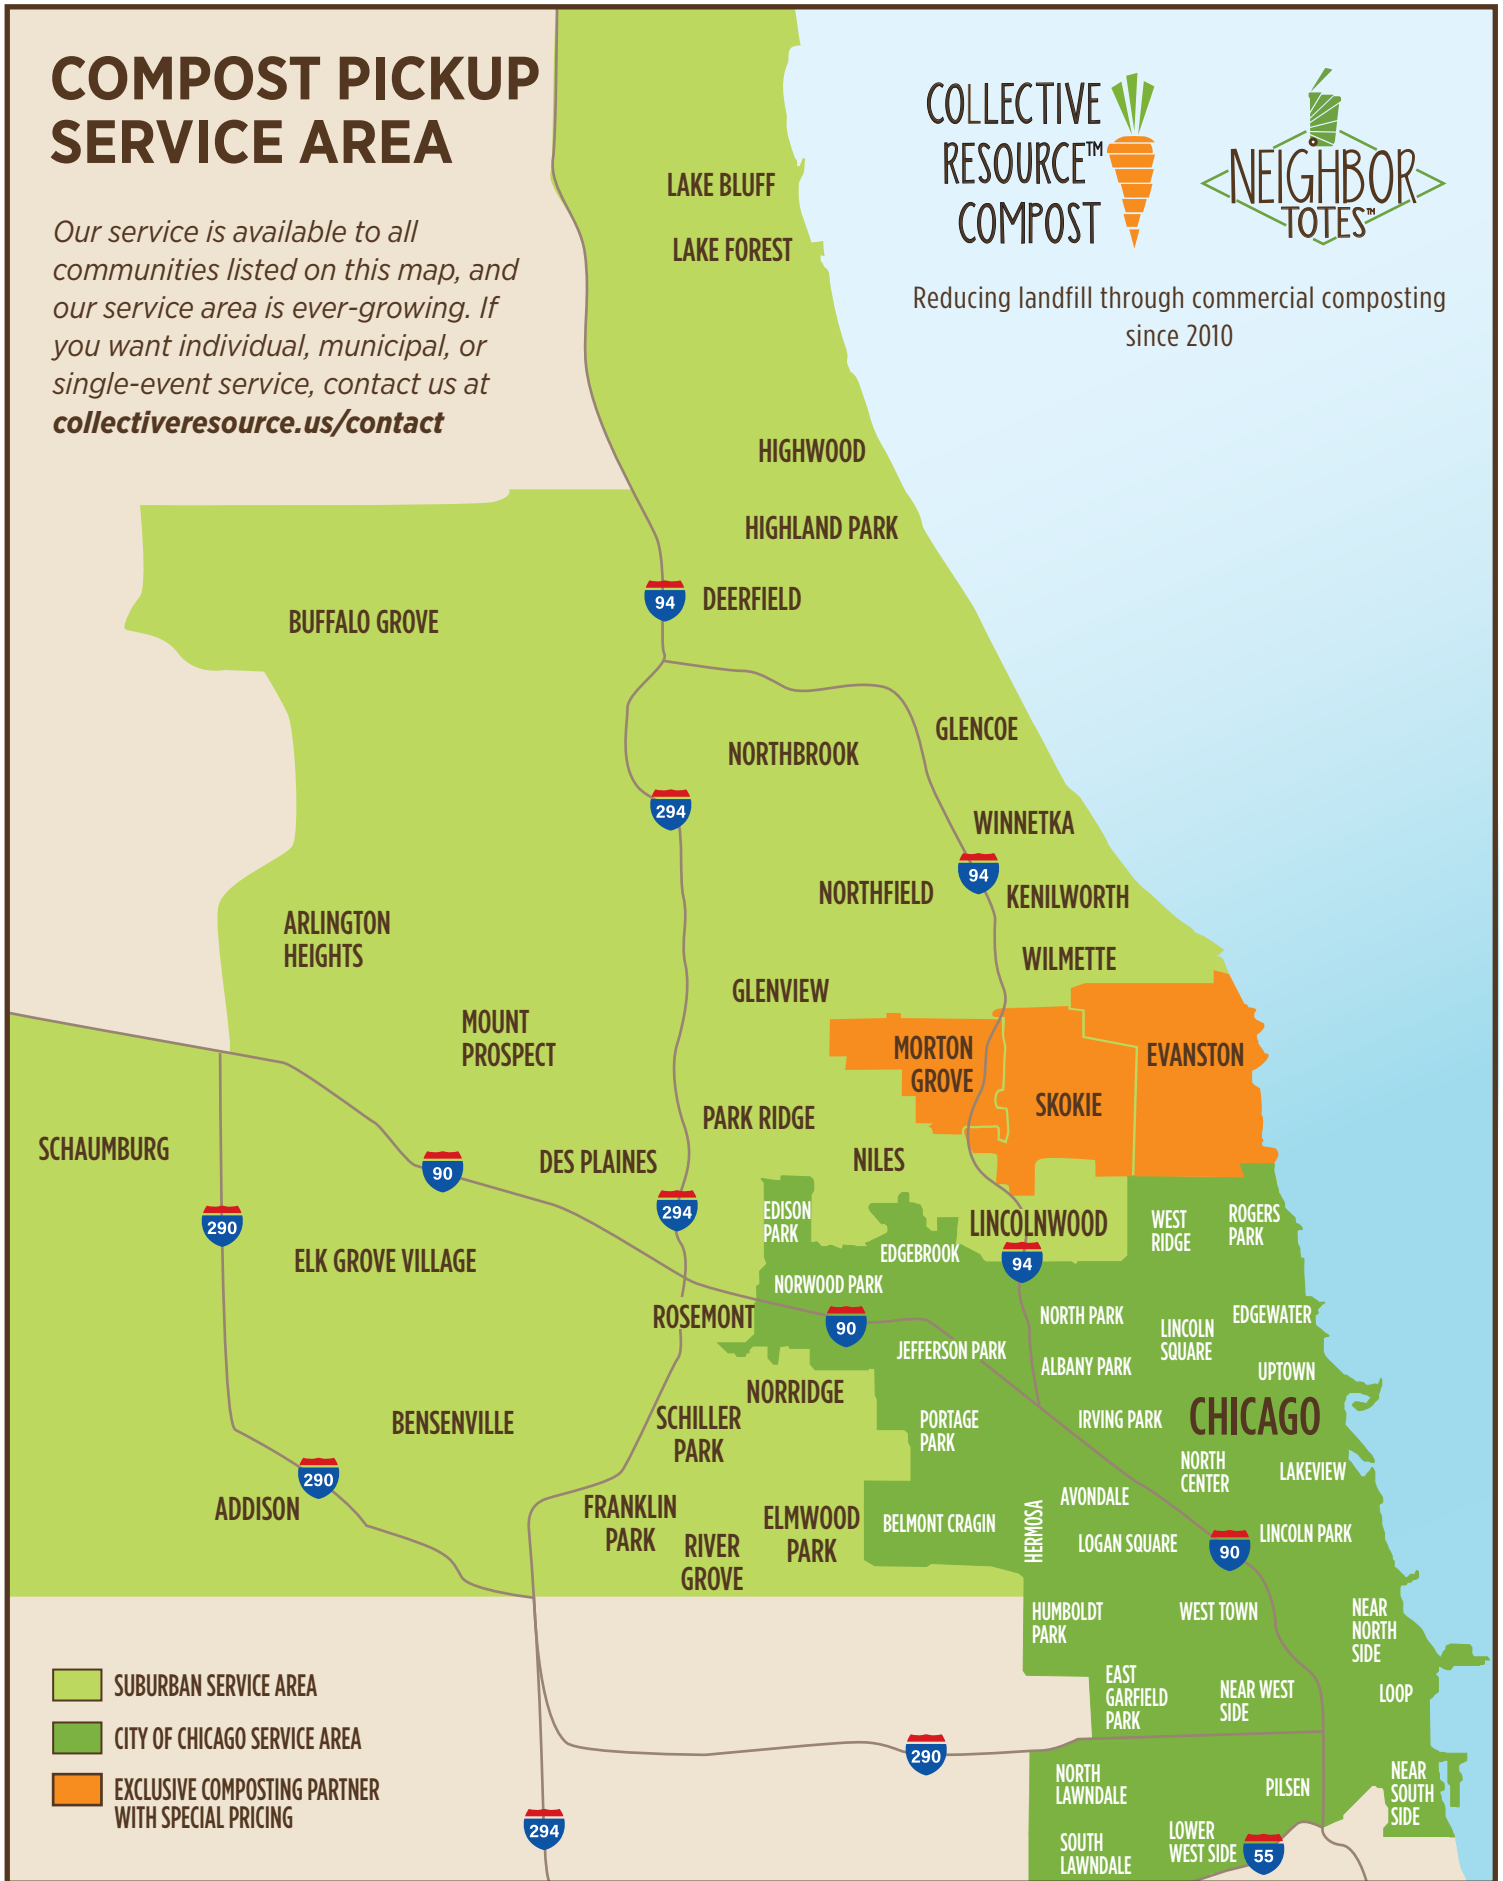

# COMPOST PICKUP SERVICE AREA

*Our service is available to all communities listed on this map, and our service area is ever-growing. If you want individual, municipal, or single-event service, contact us at [collectiveresource.us/contact](http://collectiveresource.us/contact)*

Reducing landfill through commercial composting since 2010

- SUBURBAN SERVICE AREA
- CITY OF CHICAGO SERVICE AREA
- EXCLUSIVE COMPOSTING PARTNER WITH SPECIAL PRICING